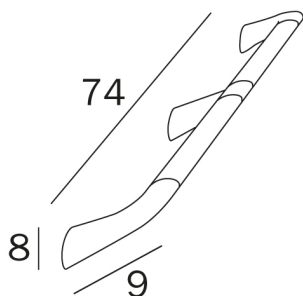

CONFORT

design Matteo Thun and Antonio Rodriguez

COD AH995C

Safety grip 1.500N (~150 KG)

DISEGNO TECNICO

FINISHES

CR Chrome-plated

CU Chrome-plated/black soft touch